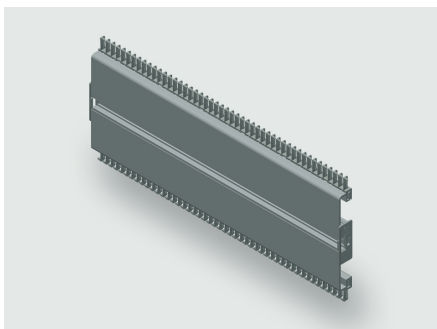

Technical data sheet

Modular · 10 piece rail set

MS100 Rail set

Identification

Type	MS100 750
Part-No.	380123R0750

Product version

Datasheet version	00
-------------------	----

Description

Module type	MS100
Description	The rail set contains 10 rails including edge protection, combs and mounting holes. Depending on the rail type and installation depth, brackets can be used for mounting. Brackets and mounting material is not included in the set. Other lengths in a 50 mm grid are available on request.

Technical data

Rail height	100 mm
Rail length	750 mm

General

Material	Aluminum
Surface	polished
PU (units)	10

Explanation

A	100 mm
---	--------

United Kingdom: LÜTZE Ltd.

Unit 3, Sandy Hill Park
Sandy Way, Amington • GB-Tamworth, Staffs B77 4DU
Tel. +44 (0)1827 31333-0 • Fax +44 (0)1827 31333-2
www.lutze.com • sales.gb@lutze.co.uk

Technical data sheet

Modular · 10 piece rail set

Dimensions