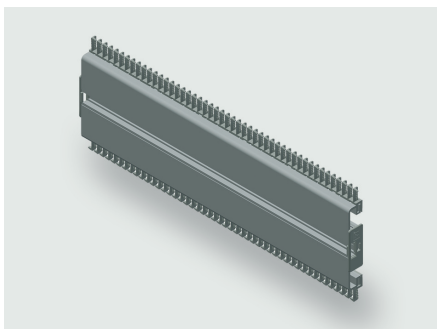

## Technical data sheet

Modular · 10 piece rail set

---

### MS080 Rail set

---

#### Identification

---

Type	MS080 900
Part-No.	380122R0900

---

#### Description

---

Module type	MS080
Description	The rail set contains 10 rails including edge protection, combs and mounting holes. Depending on the rail type and installation depth, brackets can be used for mounting. Brackets and mounting material is not included in the set. Other lengths in a 50 mm grid are available on request.