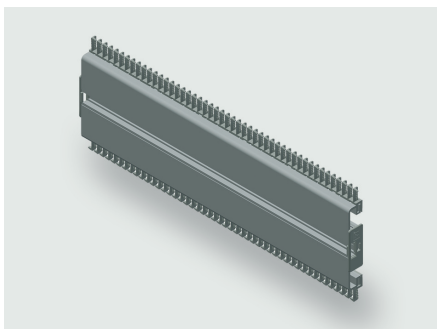

Technical data sheet

Modular · 10 piece rail set

MS080 Rail set

Identification

| | |
|----------|-------------|
| Type | MS080 750 |
| Part-No. | 380122R0750 |

Product version

| | |
|-------------------|----|
| Datasheet version | 00 |
|-------------------|----|

Description

| | |
|-------------|---|
| Module type | MS080 |
| Description | The rail set contains 10 rails including edge protection, combs and mounting holes. Depending on the rail type and installation depth, brackets can be used for mounting. Brackets and mounting material is not included in the set. Other lengths in a 50 mm grid are available on request. |

Technical data

| | |
|-------------|--------|
| Rail height | 80 mm |
| Rail length | 750 mm |

General

| | |
|------------|----------|
| Material | Aluminum |
| Surface | polished |
| PU (units) | 10 |

Explanation

Technical data sheet

Modular · 10 piece rail set

Dimensions