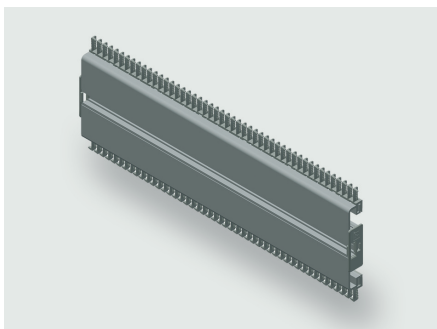

## Technical data sheet

Modular · 10 piece rail set

---

### MS080 Rail set

---

#### Description

---

Module type	MS080
Description	The rail set contains 10 rails including edge protection, combs and mounting holes. Depending on the rail type and installation depth, brackets can be used for mounting. Brackets and mounting material is not included in the set. Other lengths in a 50 mm grid are available on request.