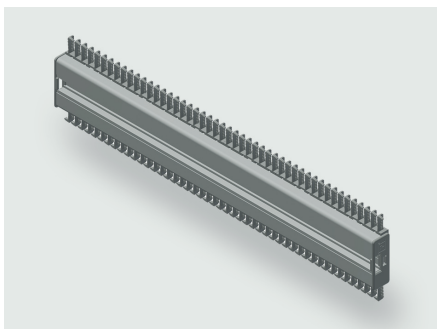

Technical data sheet

Modular · 10 piece rail set

MS040 Rail set

Identification

| | |
|----------|-------------|
| Type | MS040 700 |
| Part-No. | 380120R0700 |

Product version

| | |
|-------------------|----|
| Datasheet version | 00 |
|-------------------|----|

Description

| | |
|-------------|---|
| Module type | MS040 |
| Description | The rail set contains 10 rails including edge protection, combs and mounting holes. Depending on the rail type and installation depth, brackets can be used for mounting. Brackets and mounting material is not included in the set. Other lengths in a 50 mm grid are available on request. |

Technical data

| | |
|-------------|--------|
| Rail height | 40 mm |
| Rail length | 700 mm |

General

| | |
|------------|----------|
| Material | Aluminum |
| Surface | polished |
| PU (units) | 10 |

Explanation

Technical data sheet

Modular · 10 piece rail set

Dimensions