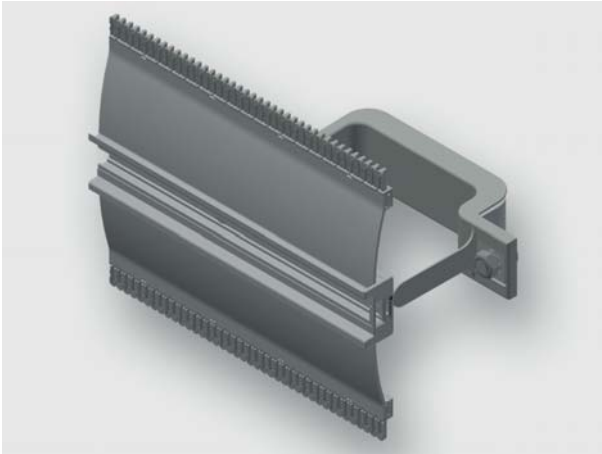

Technical data sheet - Module AirSTREAM

Standard module, pre-assembled from rail type HS and mounting bracket

| | | |
|-----------------------|----------|--------------------------|
| Identification | Type | HS140 0700-0750 BI30-055 |
| | Part-No. | 380105M0009 |

| | |
|--------------------|--|
| Description | |
| Module type | HS140 |
| Description | DIN rail HS module profile: The standard module HS is used for mounting of components which are suitable for mounting on DIN rails. The module contains a rail with a 7,5 mm high and 35 mm wide DIN rail with screw channel, standard combs, two mounting brackets with insulation and edge protection. The HS module is available with a rail heights of 40 and 160 mm. |

| | |
|-----------------------|--------------------|
| Technical data | |
| Frame width | 750 mm |
| Frame depth | 90 mm |
| Rail height | 140 mm |
| Rail length | 700 mm |
| Distance | 50 mm |
| Bracket width | 30 mm |
| Wiring space | 55 cm ² |
| Top comb | Ja |
| Bottom comb | Ja |