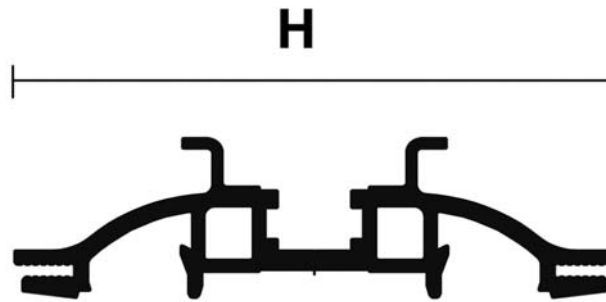

Technical data sheet - Module AirSTREAM

Material Aluminum
Surface bright

Dimensions

H 140 mm

10.10.2019 – Subject to technical modification

Part-No. 380105M0009

USA: LUTZE INC.

13330 South Ridge Drive • Charlotte, NC 28273, USA
Tel. +1 (704) 504-0222 • Fax +1 (704) 504-0223
www.lutze.com • info@lutze.com

United Kingdom: LÜTZE Ltd.

Unit 3, Sandy Hill Park
Sandy Way, Amington • GB-Tamworth, Staffs B77 4DU
Tel. +44 (0)1827 31333-0 • Fax +44 (0)1827 31333-2
www.lutze.com • sales.gb@lutze.co.uk