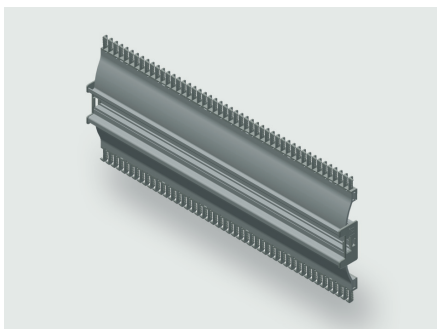

## Technical data sheet

Modular · 10 piece rail set

---

### HS100 Rail set

---

#### Identification

---

Type	HS100 1100
Part-No.	380103R1100

---

#### Description

---

Module type	HS100
Description	The rail set contains 10 rails including edge protection, combs and mounting holes. Depending on the rail type and installation depth, brackets can be used for mounting. Brackets and mounting material is not included in the set. Other lengths in a 50 mm grid are available on request.