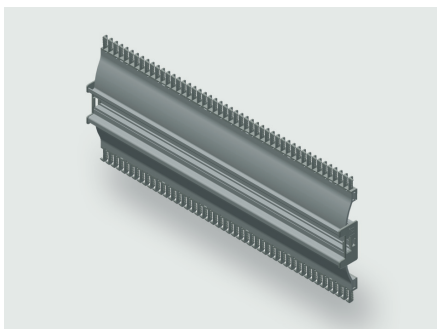

## Technical data sheet

Modular · 10 piece rail set

---

### HS100 Rail set

---

#### Description

---

Module type	HS100
Description	The rail set contains 10 rails including edge protection, combs and mounting holes. Depending on the rail type and installation depth, brackets can be used for mounting. Brackets and mounting material is not included in the set. Other lengths in a 50 mm grid are available on request.