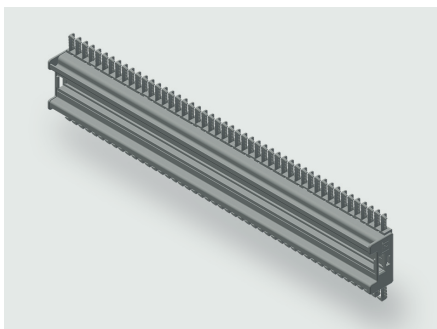

## Technical data sheet

Modular · 10 piece rail set

---

### HS040 Rail set

---

#### Description

---

Module type	HS040
Description	The rail set contains 10 rails including edge protection, combs and mounting holes. Depending on the rail type and installation depth, brackets can be used for mounting. Brackets and mounting material is not included in the set. Other lengths in a 50 mm grid are available on request.