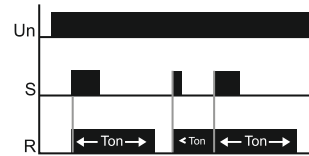

Product Code

Time

Triggering Input

ON Delay

OFF Delay

OFF Delay with Control Input

ON Delay with Control Input
Leading Edge and OFF Delay with
Control Input Trailing Edge

Single Shot Leading and Trailing
Edge with Control Input

OFF Flasher

ON Flasher

ON Delay with Leading Edge
1 Second Pulse

MCB-25	Time Relay with LCD display	0.1 s - 999 h	●	●	●	●	●	●	●	●	●
--------	-----------------------------	---------------	---	---	---	---	---	---	---	---	---

A ON Delay

F OFF Delay with Leading Edge

B OFF Flasher

G ON Delay with Control Input Edge OFF Delay with Control Input Trailing Edge

C ON Flasher

H ON Delay with Leading Edge 1 Second Pulse

D Single Shot Leading and Trailing Edge with Control Input