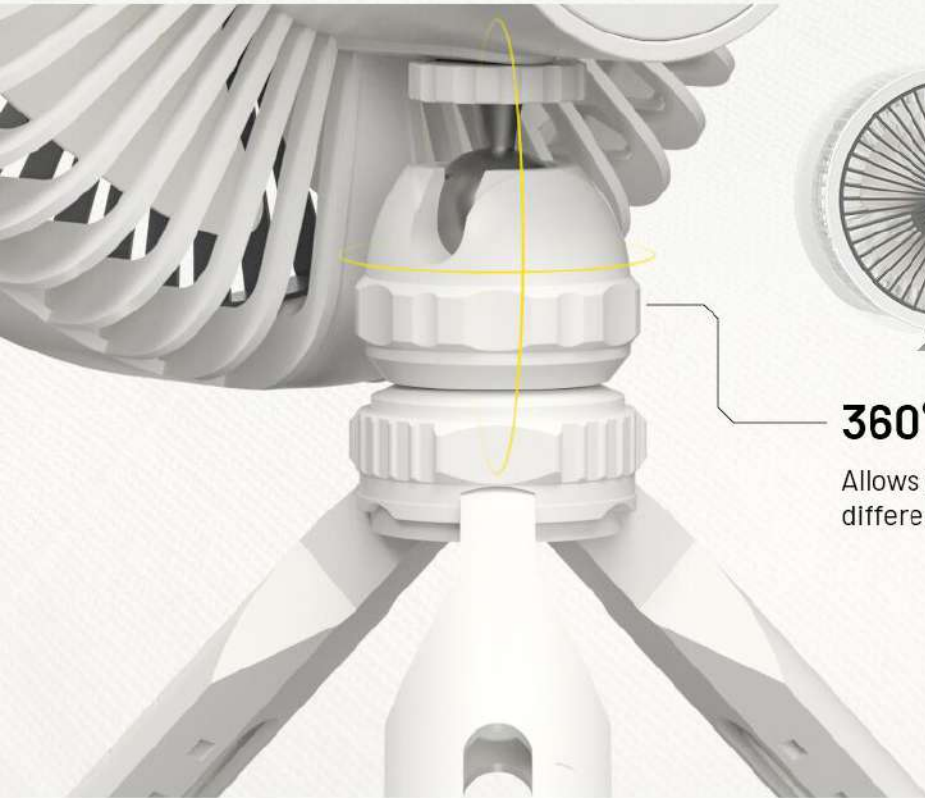

NEF10
Multifunctional Electric Fan

NITECORE®

360° Adjustable Ball Head

Allows you to enjoy the wind from the fan at different angles.

These images are for guide purpose only, actual result may vary depending on ambient factors.
They are the intellectual property of Nitecore. All rights to take legal action are reserved.