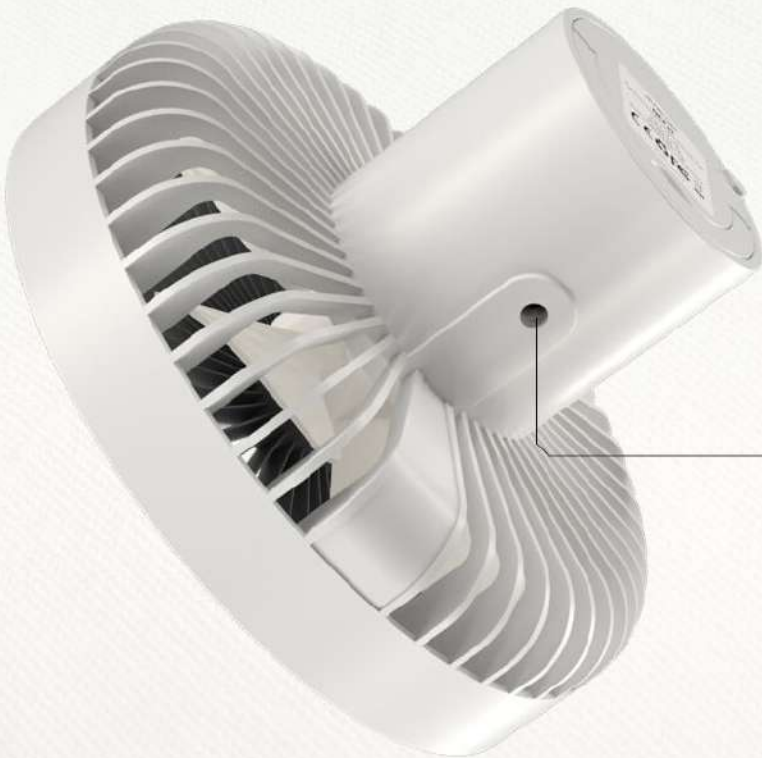

NEF10  
Multifunctional Electric Fan

**NITECORE®**

## Detachable Fan Hood

Easy to remove for cleaning.

These images are for guide's purpose only, actual result may vary depending on ambient factors.  
They are the intellectual property of Nitecore. All rights to take legal action are reserved.

NEF10  
Multifunctional Electric Fan

**NITECORE®**

**Universal 1/4" Screw Hole**  
Applicable to mount on other different tripods.

These images are for guide purpose only, actual result may vary depending on ambient factors.  
They are the intellectual property of Nitecore. All rights to take legal action are reserved.