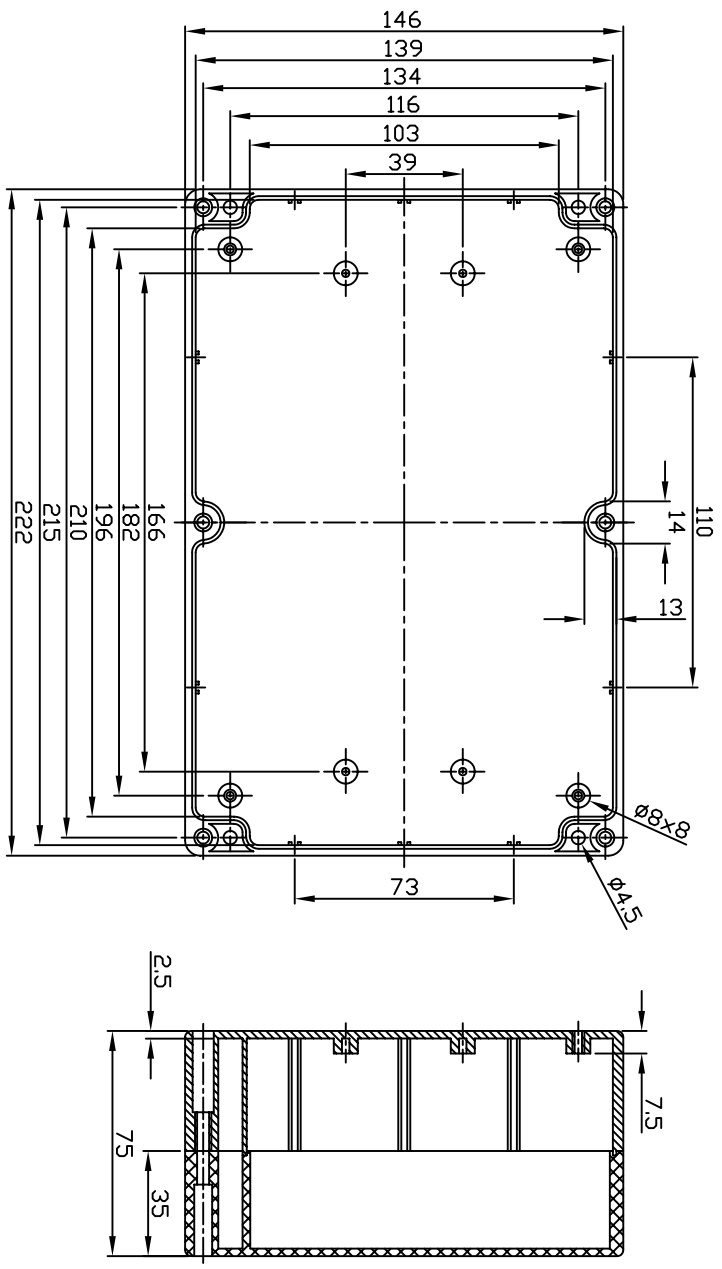

G353 / G232

宣文實業有限公司
GAINTA INDUSTRIES, L.T.D.

DESIGN BY	DRAWN BY	CHECKED BY	SCALE	DATE	MATERIAL	TITLE	DWG NO.	REVISED	DESCRIPTION
					ABS, PC	G353, G232			