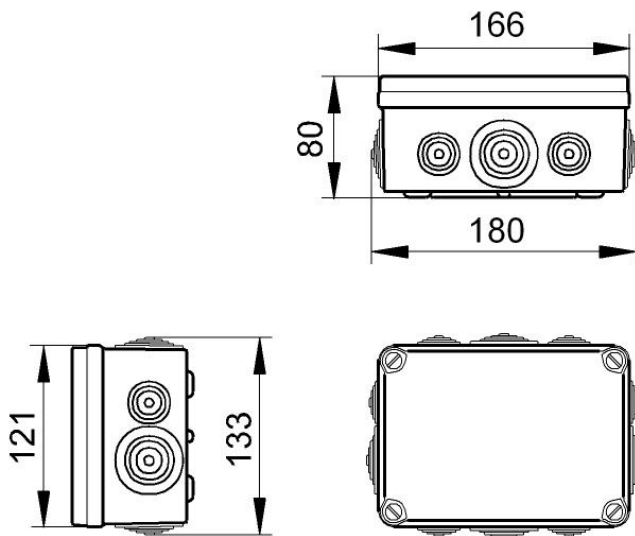

LIGHT

IP65 JUNCTION BOXES

Description: IP65 WATERTIGHT JUNCTION BOX WITH CONICAL CABLE GLANDS

Reference:
EV161

Characteristics:

Product type:	Watertight junction boxes with opaque cover and conical cable glands
Exterior dimensions (Height x Width x Depth):	133x180x80 mm
Dimensions of the flush-fit gap (HxWxD):	-
Number of modules:	-
Installation:	Surface
Color:	RAL 7035
Window:	White
Weight (kg):	0,25
Cable entry:	6xM25 - 4xM40
Components:	-
Materials:	Halogen-free plastic materials. Base: Shock-proof PS. Conical cable glands: PVC
Lid-window-door material:	Shock-proof PS

Technical data:

Degree of protection:	IP65
Resistance to impact:	IK07
Glow wire resistance:	650 °C
Ball pressure test:	70 °C
Ambient temperature range:	-25 °C / +40 °C
Maximum operating voltage:	1000 V AC / 1500 V DC
Rated current:	
Double insulation:	Class II

Reference: EV161

Detailed drawing:

 <http://www.ide.es/downloads/planos/pdf/EV161.pdf>

 <http://www.ide.es/downloads/planos/dxf/EV161.dxf>

 <http://www.ide.es/downloads/planos/stp/EV161.stp>

Exterior dimensions (Height x Width x Depth):

133x180x80 mm

Dimensions of the flush-fit gap (Height x Width x Depth):

-

Sustainability:

RoHS - REACH

Supply:

The boxes are supplied individually, shrink-wrapped and in multiple cardboard packaging, according to minimum packaging units. Boxes with conical cable glands are supplied with the cone assembled.