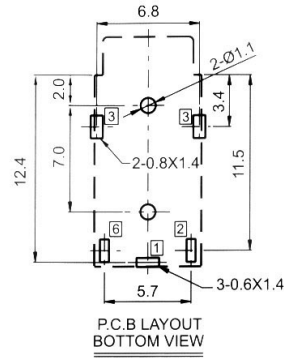

CLIFF

3.5mm 4 Pole Jack Sockets

FC68125