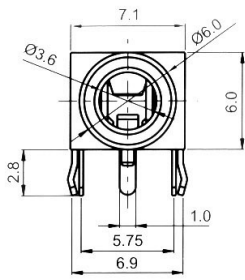

CLIFF

3.5mm 4 Pole Jack Sockets

FC68125