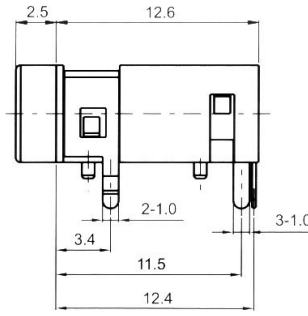

CLIFF

3.5mm 4 Pole Jack Sockets

FC68125