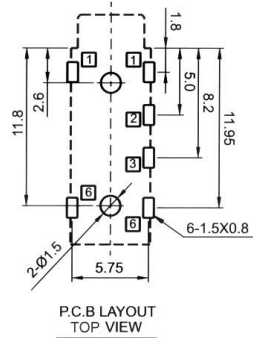

CLIFF

3.5mm 4 Pole Jack Sockets

FC68125

Model No.	FC68125
Schematic	

FC68126, FC68127

Model No.	Schematic
FC68126	
FC68127	

FC68128

Model No.	FC68128
Schematic	

FC68129

Model No.	Schematic
FC68129	

FC68124 - 3.5mm 4 pole Jack Plug, Assembly type.

Note: This plug is not to be used with FC68128