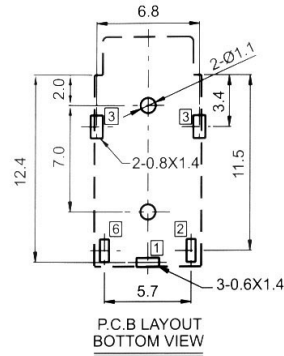

CLIFF

3.5mm 4 Pole Jack Sockets

FC68125

Model No.	FC68125
Schematic	

FC68126, FC68127

Model No.	Schematic
FC68126	
FC68127	

FC68128

Model No.	FC68128
Schematic	

FC68129

Model No.	Schematic
FC68129	

FC68124 - 3.5mm 4 pole Jack Plug, Assembly type.

Note: This plug is not to be used with FC68128