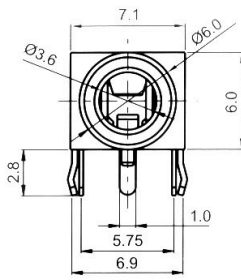

CLIFF

3.5mm 4 Pole Jack Sockets

FC68125

Model No.	FC68125
Schematic	

FC68126, FC68127

Model No.	Schematic
FC68126	
FC68127	

FC68128

Model No.	FC68128
Schematic	

FC68129

Model No.	Schematic
FC68129	

FC68124 - 3.5mm 4 pole Jack Plug, Assembly type.

Note: This plug is not to be used with FC68128