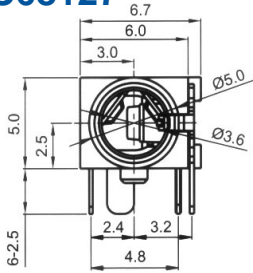

CLIFF

3.5mm 4 Pole Jack Sockets

FC68125

Model No.	FC68125
Schematic	

FC68126, FC68127

Model No.	Schematic
FC68126	
FC68127	

FC68128

Model No.	FC68128
Schematic	

FC68129

Model No.	Schematic
FC68129	

FC68124 - 3.5mm 4 pole Jack Plug, Assembly type.

Note: This plug is not to be used with FC68128