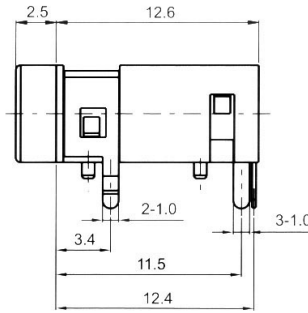

CLIFF

3.5mm 4 Pole Jack Sockets

FC68125

Model No.	FC68125
Schematic	

FC68126, FC68127

Model No.	Schematic
FC68126	
FC68127	

FC68128

Model No.	FC68128
Schematic	

FC68129

Model No.	Schematic
FC68129	

FC68124 - 3.5mm 4 pole Jack Plug, Assembly type.

Note: This plug is not to be used with FC68128