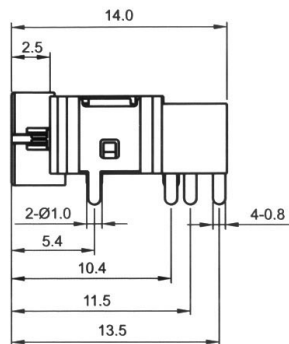

CLIFF

3.5mm 4 Pole Jack Sockets

FC68125

Model No.	FC68125
Schematic	

FC68126, FC68127

Model No.	Schematic
FC68126	
FC68127	

FC68128

Model No.	FC68128
Schematic	

FC68129

Model No.	Schematic
FC68129	

FC68124 - 3.5mm 4 pole Jack Plug, Assembly type.

Note: This plug is not to be used with FC68128