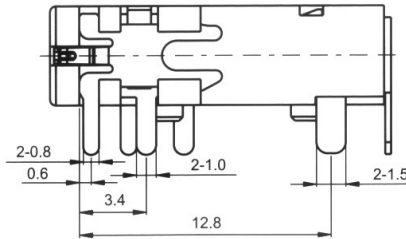

CLIFF

3.5mm 4 Pole Jack Sockets

FC68125

Model No.	FC68125
Schematic	

FC68126, FC68127

Model No.	Schematic
FC68126	
FC68127	

FC68128

Model No.	FC68128
Schematic	

FC68129

Model No.	Schematic
FC68129	

FC68124 - 3.5mm 4 pole Jack Plug, Assembly type.

Note: This plug is not to be used with FC68128