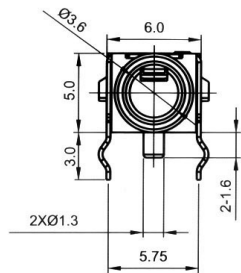

CLIFF

3.5mm 4 Pole Jack Sockets

FC68125

Model No.	FC68125
Schematic	

FC68126, FC68127

Model No.	Schematic
FC68126	
FC68127	

FC68128

Model No.	FC68128
Schematic	

FC68129

Model No.	Schematic
FC68129	

FC68124 - 3.5mm 4 pole Jack Plug, Assembly type.

Note: This plug is not to be used with FC68128