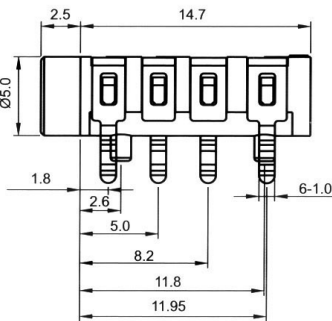

CLIFF

3.5mm 4 Pole Jack Sockets

FC68125

Model No.	FC68125
Schematic	

FC68126, FC68127

Model No.	Schematic
FC68126	
FC68127	

FC68128

Model No.	FC68128
Schematic	

FC68129

Model No.	Schematic
FC68129	

FC68124 - 3.5mm 4 pole Jack Plug, Assembly type.

Note: This plug is not to be used with FC68128