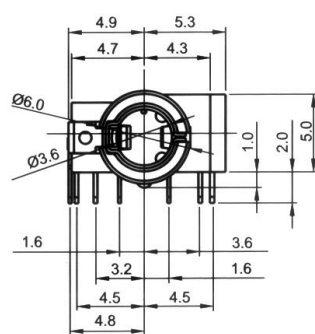

CLIFF

3.5mm 4 Pole Jack Sockets

FC68125

Model No.	FC68125
Schematic	

FC68126, FC68127

Model No.	Schematic
FC68126	
FC68127	

FC68128

Model No.	FC68128
Schematic	

FC68129

Model No.	Schematic
FC68129	

FC68124 - 3.5mm 4 pole Jack Plug, Assembly type.

Note: This plug is not to be used with FC68128