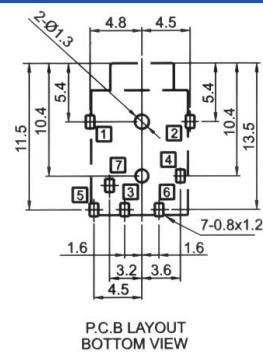

CLIFF

3.5mm 4 Pole Jack Sockets

FC68125

Model No.	FC68125
Schematic	

FC68126, FC68127

Model No.	Schematic
FC68126	
FC68127	

FC68128

Model No.	FC68128
Schematic	

FC68129

Model No.	Schematic
FC68129	

FC68124 - 3.5mm 4 pole Jack Plug, Assembly type.

Note: This plug is not to be used with FC68128