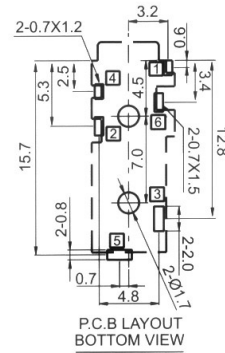

CLIFF

3.5mm 4 Pole Jack Sockets

FC68125

Model No.	FC68125
Schematic	

FC68126, FC68127

Model No.	Schematic
FC68126	
FC68127	

FC68128

Model No.	FC68128
Schematic	

FC68129

Model No.	Schematic
FC68129	

FC68124 - 3.5mm 4 pole Jack Plug, Assembly type.

Note: This plug is not to be used with FC68128