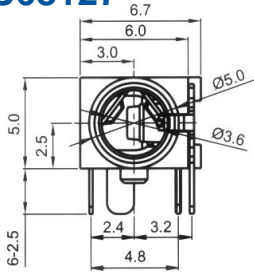

CLIFF

3.5mm 4 Pole Jack Sockets

FC68125

Model No.	FC68125
Schematic	

FC68126, FC68127

Model No.	Schematic
FC68126	
FC68127	

FC68128

Model No.	FC68128
Schematic	

FC68129

Model No.	Schematic
FC68129	

FC68124 - 3.5mm 4 pole Jack Plug, Assembly type.

Note: This plug is not to be used with FC68128