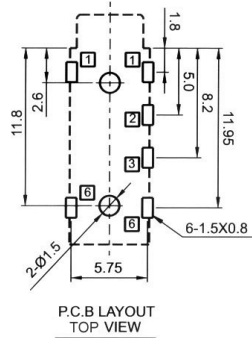

CLIFF

3.5mm 4 Pole Jack Sockets

FC68125

Model No.	FC68125
Schematic	

FC68126, FC68127

Model No.	Schematic
FC68126	
FC68127	

FC68128

Model No.	FC68128
Schematic	

FC68129

Model No.	Schematic
FC68129	

FC68124 - 3.5mm 4 pole Jack Plug, Assembly type.

Note: This plug is not to be used with FC68128