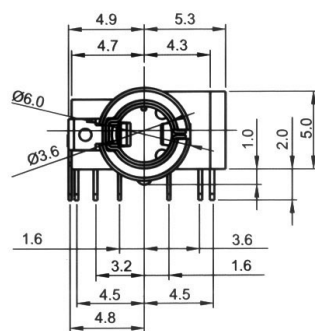

CLIFF

3.5mm 4 Pole Jack Sockets

FC68125

Model No.	FC68125
Schematic	

FC68126, FC68127

Model No.	Schematic
FC68126	
FC68127	

FC68128

Model No.	FC68128
Schematic	

FC68129

Model No.	Schematic
FC68129	

FC68124 - 3.5mm 4 pole Jack Plug, Assembly type.

Note: This plug is not to be used with FC68128