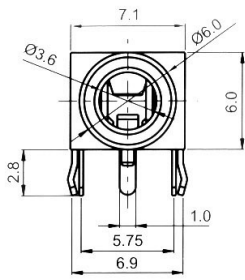

CLIFF

3.5mm 4 Pole Jack Sockets

FC68125

Model No.	FC68125
Schematic	

FC68126, FC68127

Model No.	Schematic
FC68126	
FC68127	

FC68128

Model No.	FC68128
Schematic	

FC68129

Model No.	Schematic
FC68129	

FC68124 - 3.5mm 4 pole Jack Plug, Assembly type.

Note: This plug is not to be used with FC68128