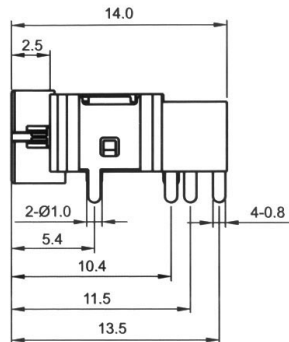

CLIFF

3.5mm 4 Pole Jack Sockets

FC68125

Model No.	FC68125
Schematic	

FC68126, FC68127

Model No.	Schematic
FC68126	
FC68127	

FC68128

Model No.	FC68128
Schematic	

FC68129

Model No.	Schematic
FC68129	

FC68124 - 3.5mm 4 pole Jack Plug, Assembly type.

Note: This plug is not to be used with FC68128