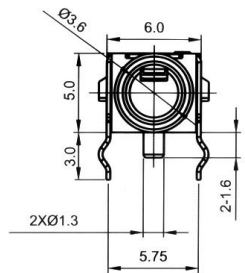

CLIFF

3.5mm 4 Pole Jack Sockets

FC68125

Model No.	FC68125
Schematic	

FC68126, FC68127

Model No.	Schematic
FC68126	
FC68127	

FC68128

Model No.	FC68128
Schematic	

FC68129

Model No.	Schematic
FC68129	

FC68124 - 3.5mm 4 pole Jack Plug, Assembly type.

Note: This plug is not to be used with FC68128