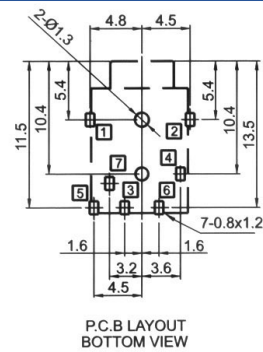

CLIFF

3.5mm 4 Pole Jack Sockets

FC68125

Model No.	FC68125
Schematic	

FC68126, FC68127

Model No.	Schematic
FC68126	
FC68127	

FC68128

Model No.	FC68128
Schematic	

FC68129

Model No.	Schematic
FC68129	

FC68124 - 3.5mm 4 pole Jack Plug, Assembly type.

Note: This plug is not to be used with FC68128